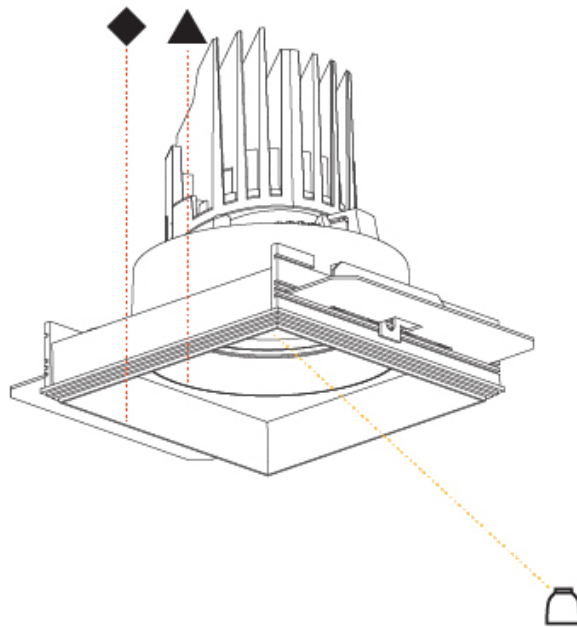

BIONIQ SQUARE ADJUSTABLE TRIMLESS

A37887-

PROJECT _____

TYPE _____

SPECIFIER _____

QUANTITY _____

DATE _____